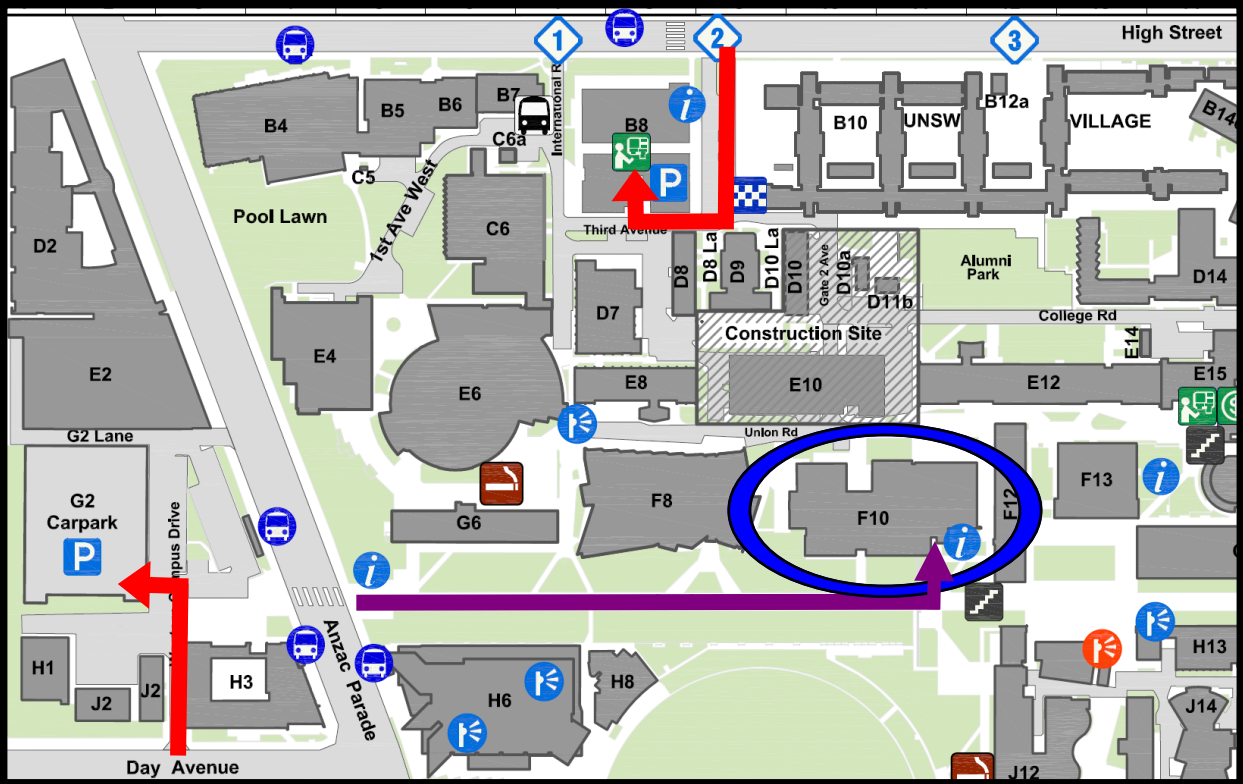

# University of New South Wales

Competition is held in the  
**Chemical Science Building**

1st Floor, East End (map ref **F10**)

**Detail Shows:**

- **Limited parking available (entrances via Gate 2, High St OR Day Avenue)**
- **Pedestrian access from Anzac Pde**